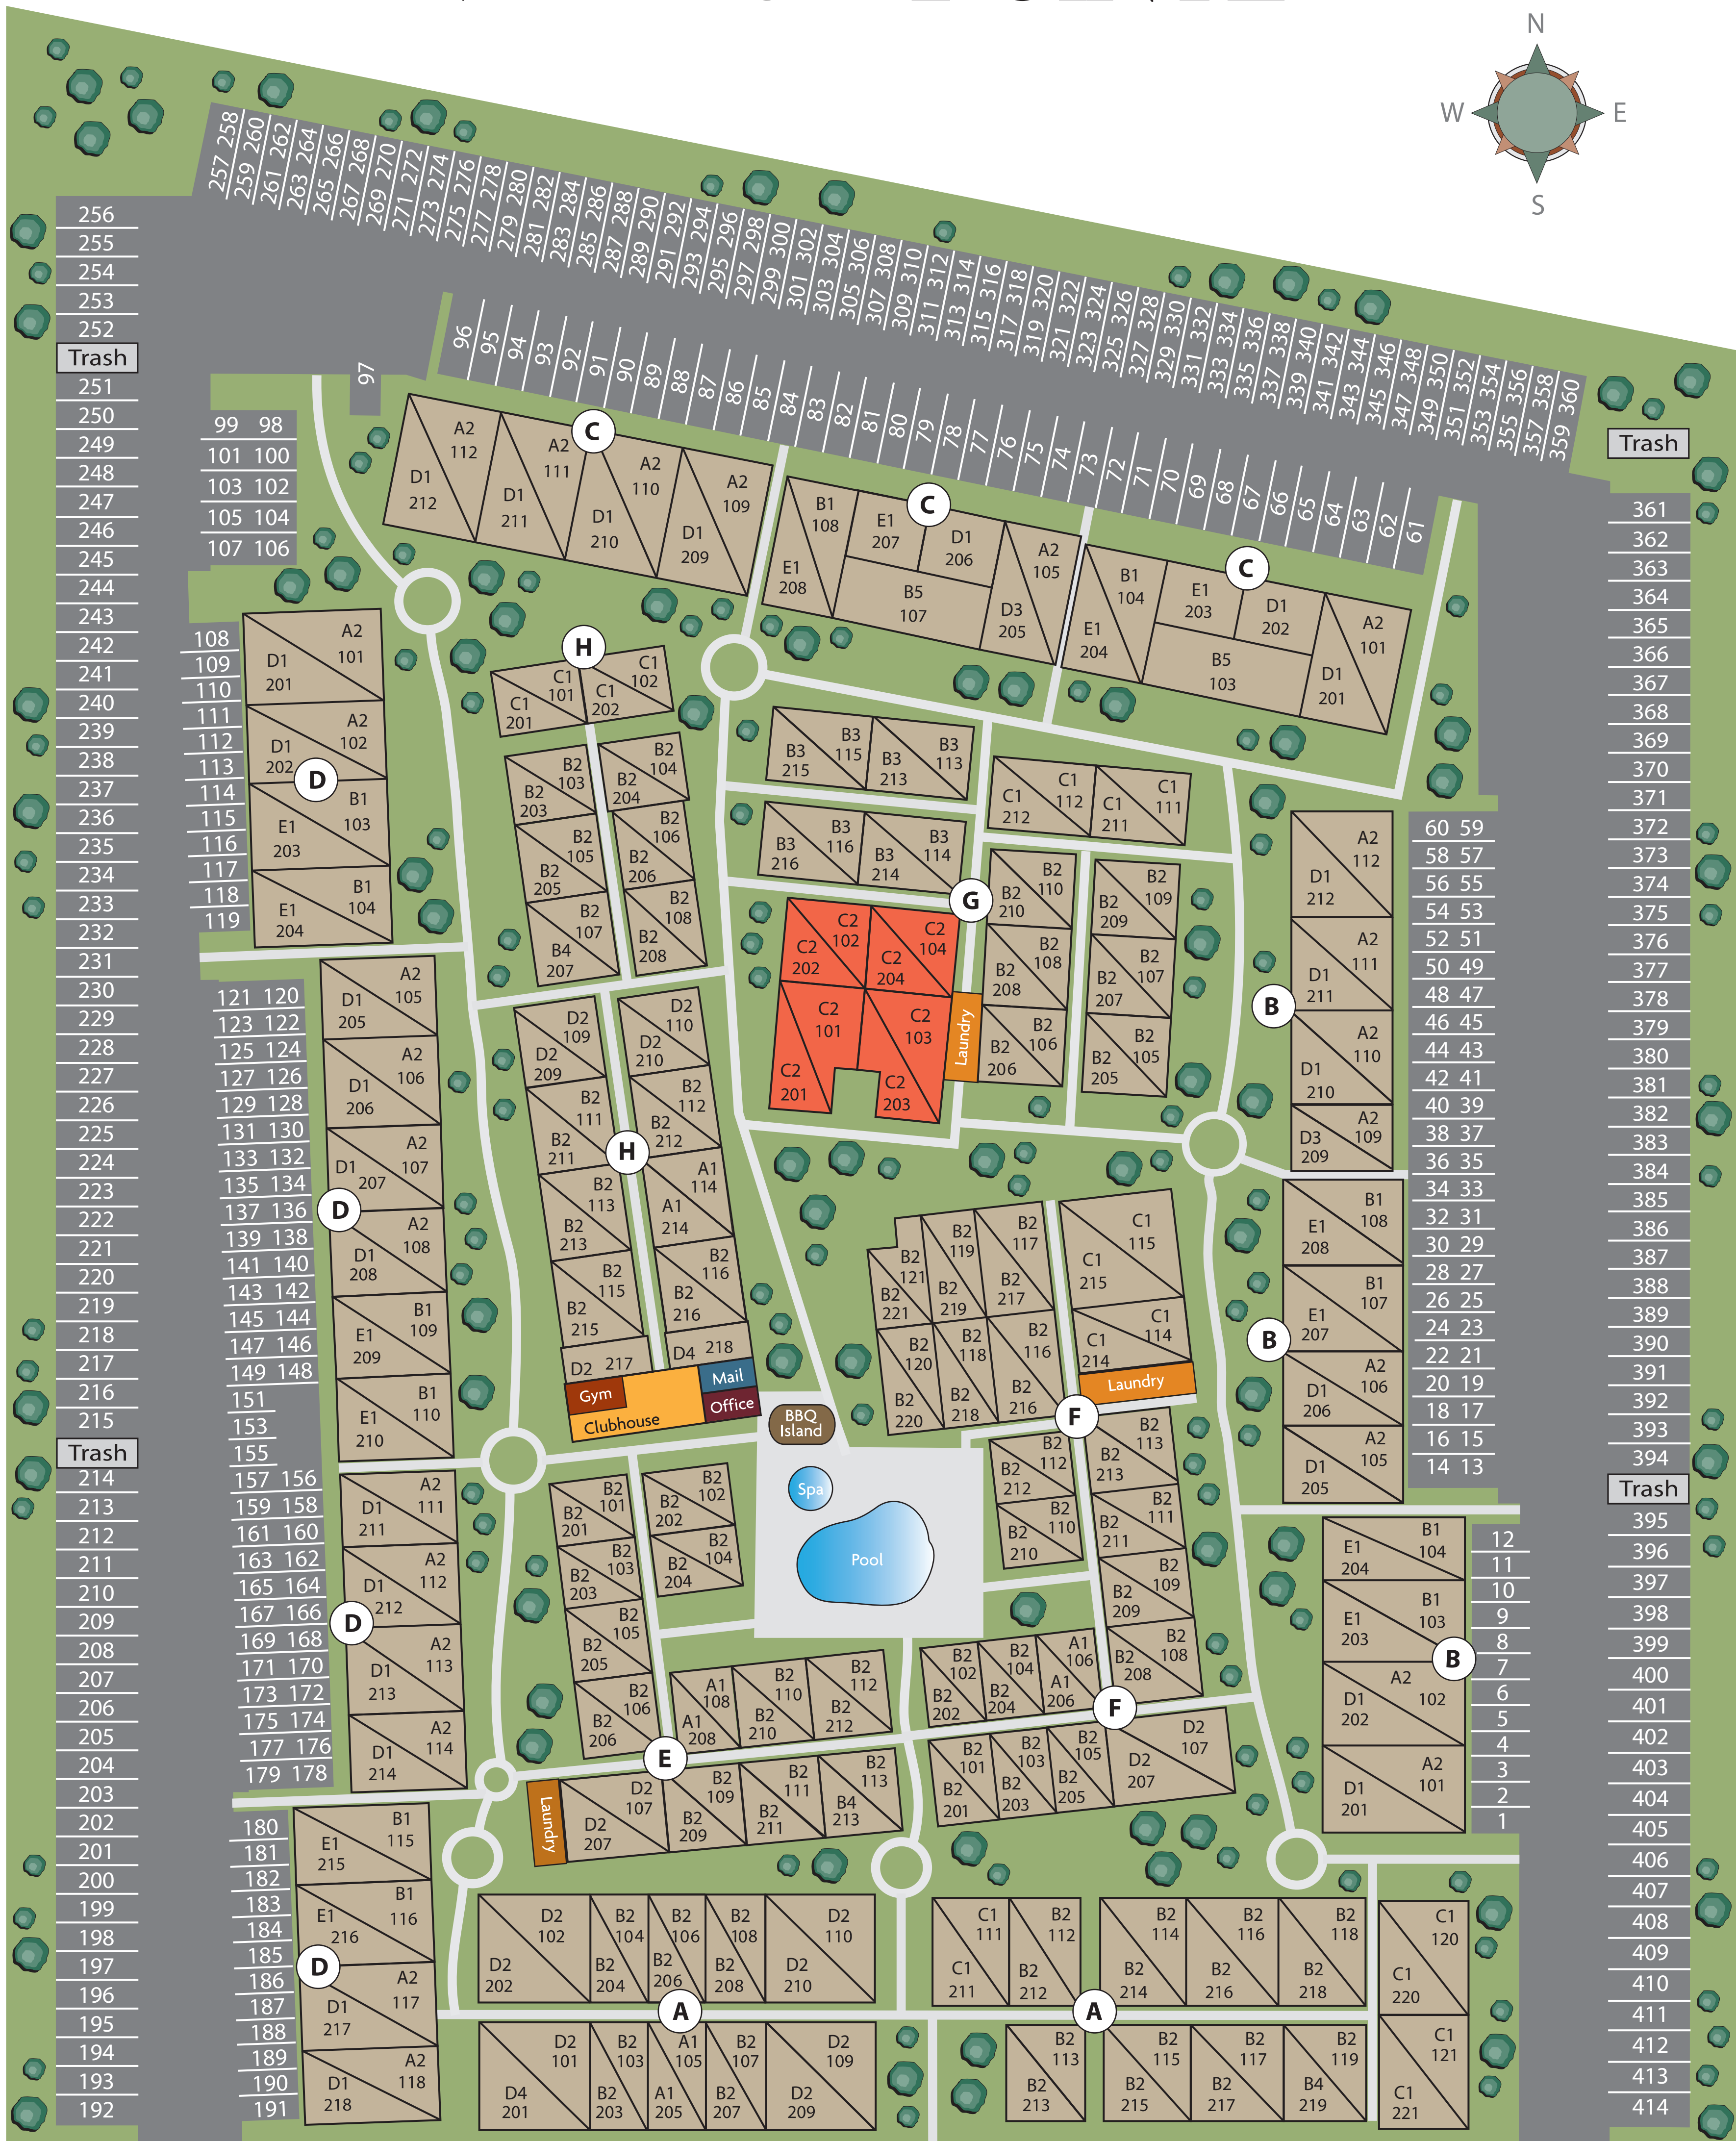

VILLAGE POINTE

Vehicle
Entry Gate

Main Entrance

Vehicle
Entry Gate

Roscoe Boulevard