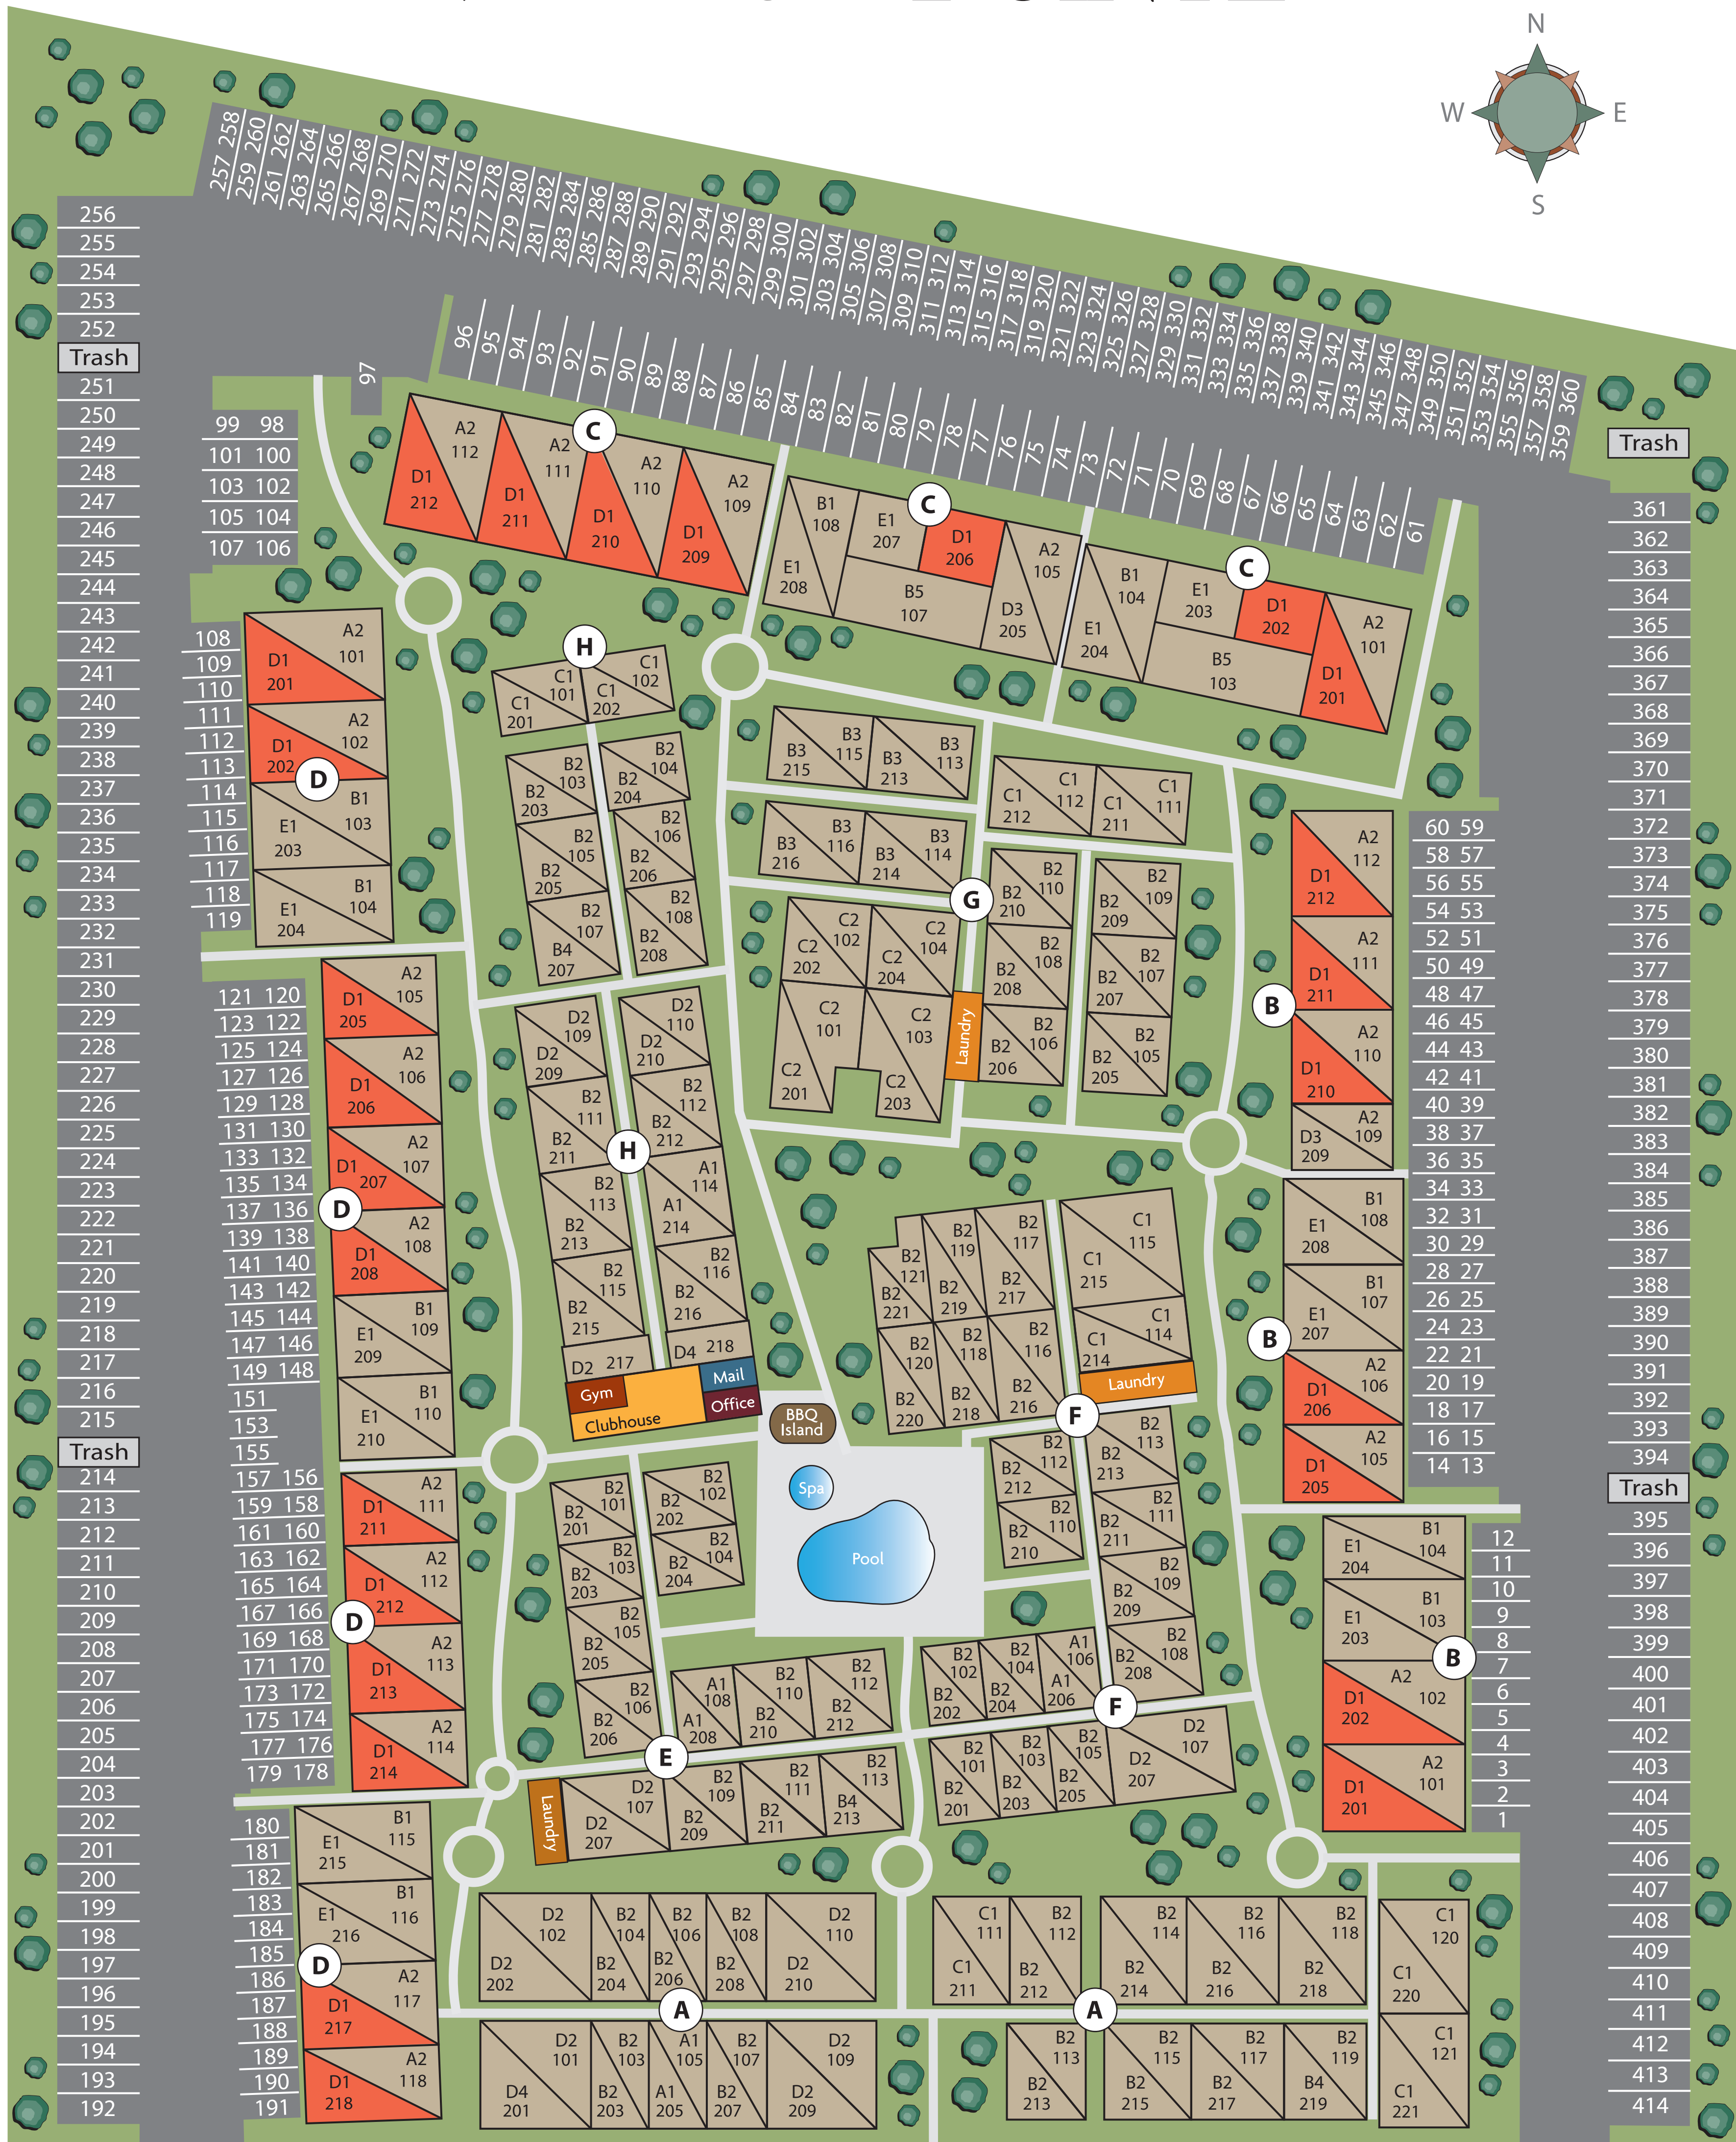

VILLAGE POINTE

Vehicle Entry Gate

Main Entrance

Vehicle Entry Gate

Roscoe Boulevard